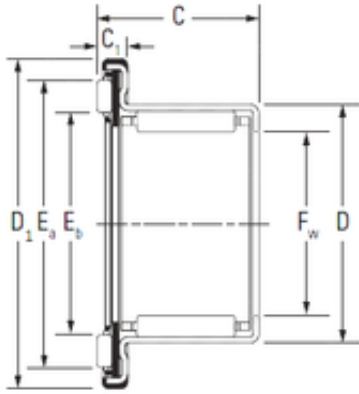

Pasta Drinking Straws Extruder Manufa...

High Yield Artificial Rice Extruder/machine/machinery Made In China

Bearing No.

Size	25x37x22.2 mm
Bore Diameter	25 mm
Outer Diameter	37 mm
Width	22,2 mm
d	25 mm
D	37 mm
C	22,2 mm

Bearing 2D drawings and 3D CAD models